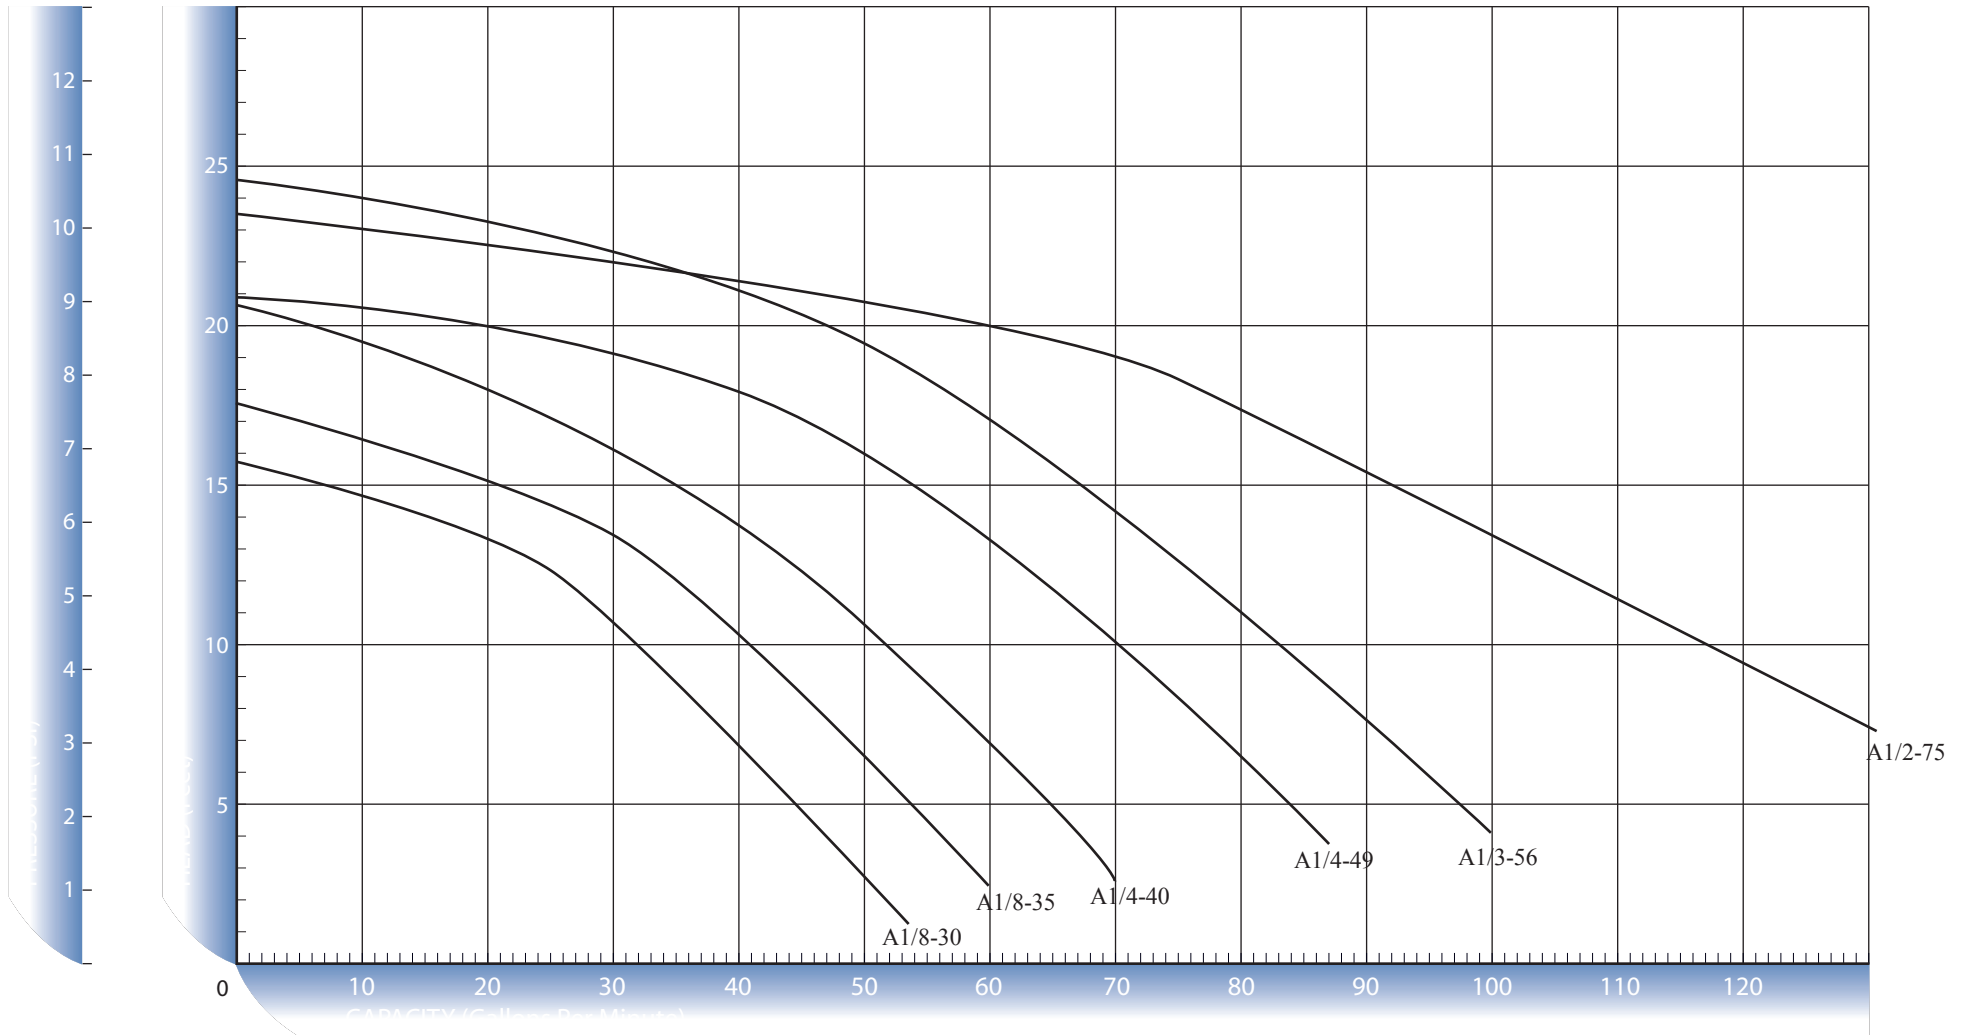

Pump Model: Artesian
 Impeller: Various
 Horsepower: 1/8-1/2
 RPM: 1725
 Date: 11/26/07

For performance that's OFF THE CHARTS of ordinary pumps!

Ambient Clear Water SP GR 1.0